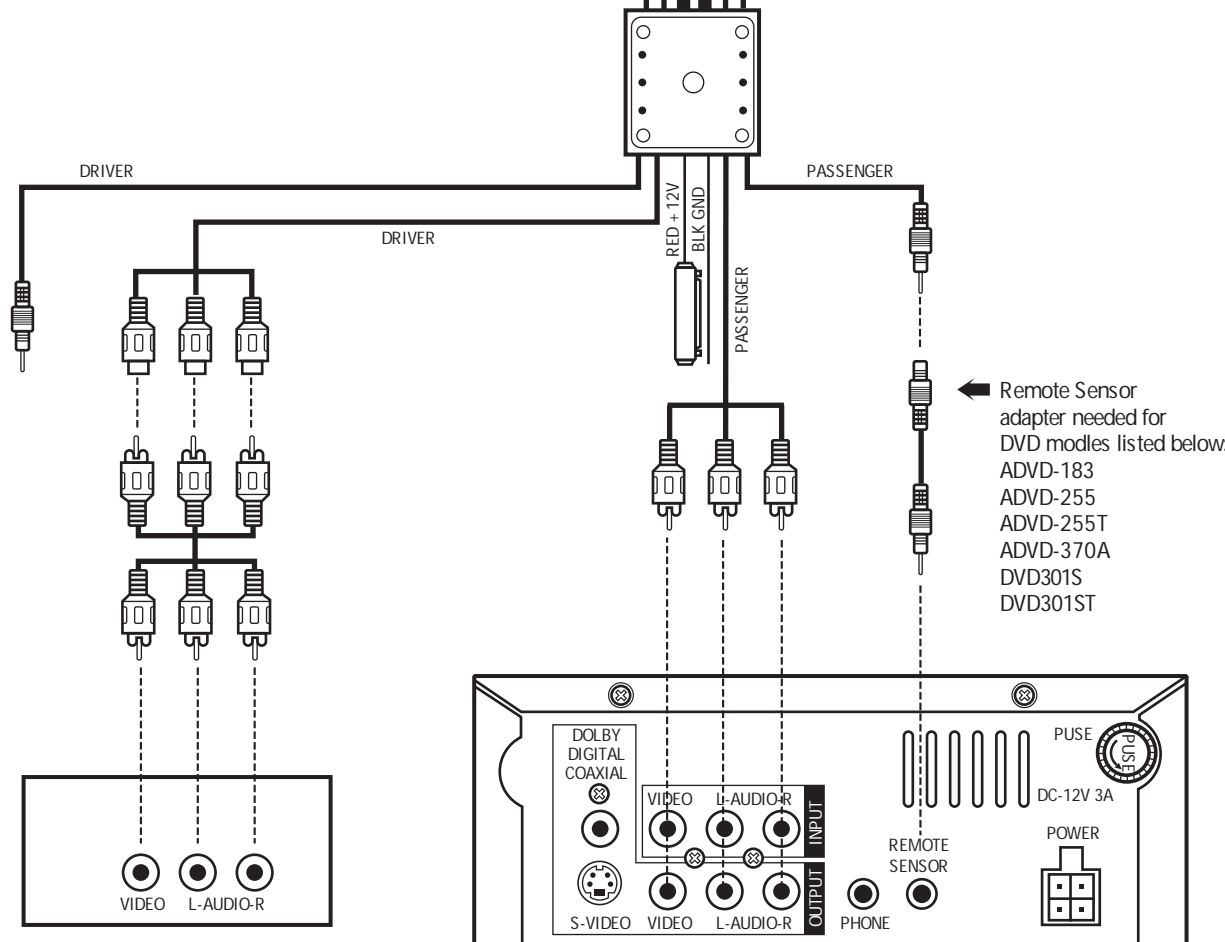

DRIVER

PASSENGER

← Remote Sensor adapter needed for DVD modles listed below:
 ADVD-183
 ADVD-255
 ADVD-255T
 ADVD-370A
 DVD301S
 DVD301ST

GAME

DVD