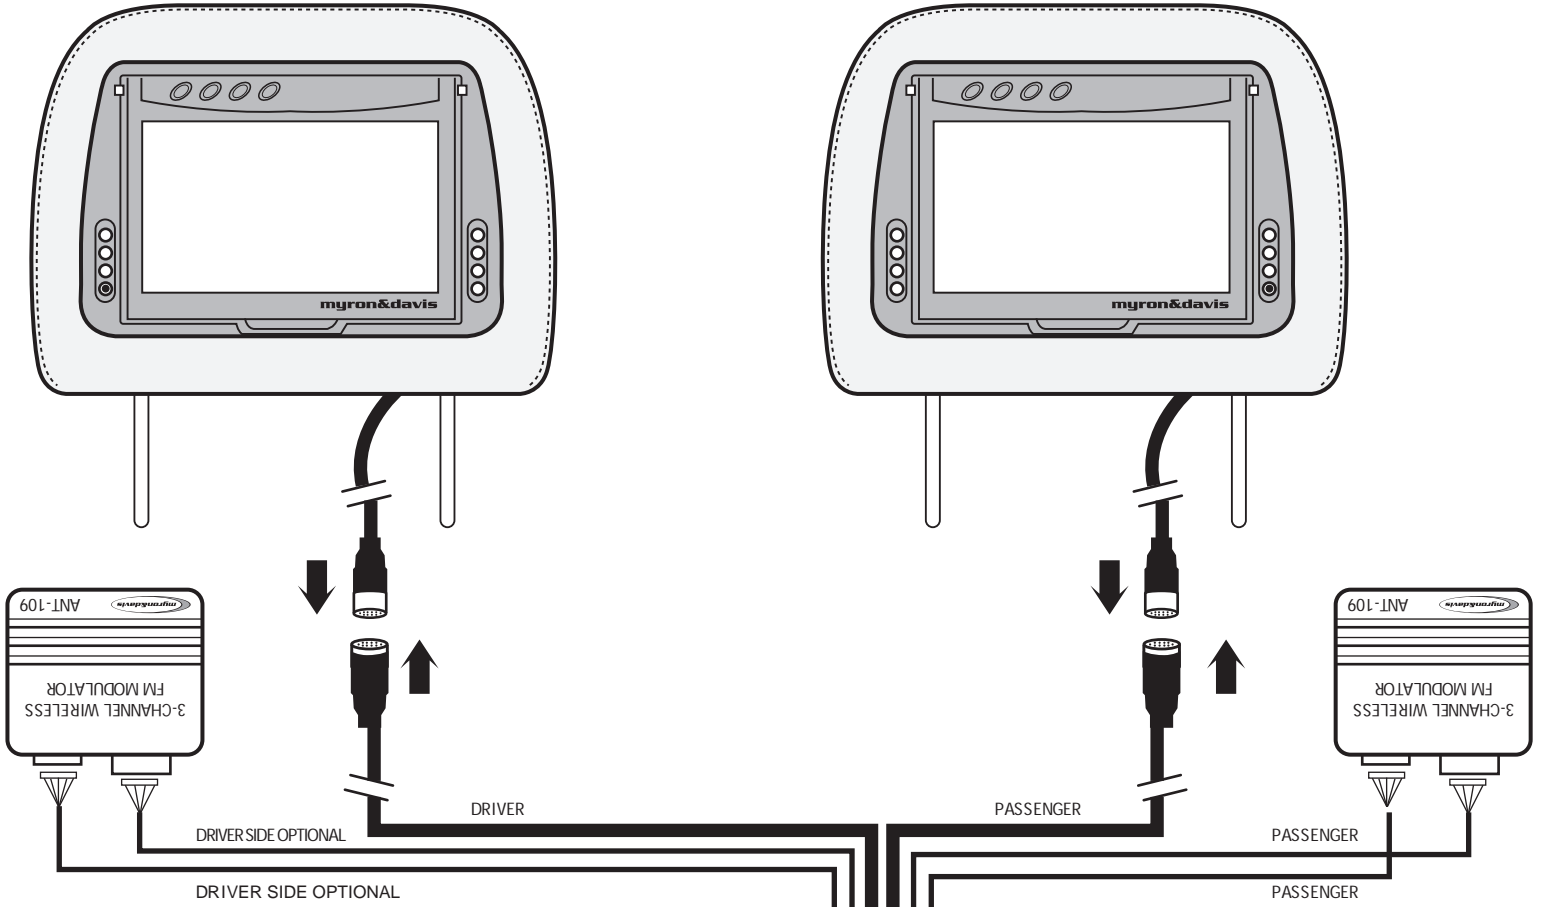

DRIVER

PASSENGER

← Remote Sensor adapter needed for DVD modles listed below:
 ADVD-183
 ADVD-255
 ADVD-255T
 ADVD-370A
 DVD301S
 DVD301ST

GAME

DVD